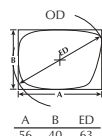

MINIMA POCKET

① F 893 / Col. 48-033

TAILLE DU PONT	S/18 mm | M/20 mm	LONGUEUR DE BRANCHES	143 mm
Bridge / Puente Nasensteg / Ponte		Temple length / Largo de varillas Bugellänge / Tamanho das hastas	

Coloris verres - Color lenses			Coloris monture - Color frame			
			033	034	035	036
			Or brossé Gold brushed	Argent brossé Silver brushed	Noir brossé Black brushed	Bronze brossé Bronze brushed
[31]	G15 uni / Solid G15	CAT. 3	✓	✓	✓	✓
[32]	Gris uni / Solid gray	CAT. 3	✓	✓	✓	✓
[33]	Brun uni / Solid brown	CAT. 3	✓	✓	✓	✓
[41]	Gris polarisé / Polarised gray	CAT. 3	✓	✓	✓	✓
[48]	Brun-film or 24 carats Brown-coating gold 24 carats	CAT. 3	✓	✓	✓	✓