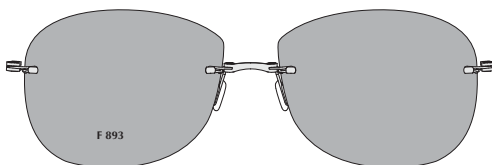

MINIMA POCKET

① F 893 / Col. 48-033

TAILLE DU PONT	S/18 mm | M/20 mm	LONGUEUR DE BRANCHES	143 mm
Bridge / Puente Nasensteg / Ponte		Temple length / Largo de varillas Bugellänge / Tamanho das hastas	

Coloris verres - Color lenses			Coloris monture - Color frame			
			033	034	035	036
			Or brossé Gold brushed	Argent brossé Silver brushed	Noir brossé Black brushed	Bronze brossé Bronze brushed
[31]	G15 uni / Solid G15	CAT. 3	✓	✓	✓	✓
[32]	Gris uni / Solid gray	CAT. 3	✓	✓	✓	✓
[33]	Brun uni / Solid brown	CAT. 3	✓	✓	✓	✓
[41]	Gris polarisé / Polarised gray	CAT. 3	✓	✓	✓	✓
[48]	Brun-film or 24 carats Brown-coating gold 24 carats	CAT. 3	✓	✓	✓	✓