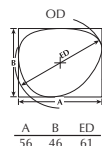

MINIMA POCKET

① F 893 / Col. 48-033

TAILLE DU PONT	S/18 mm | M/20 mm	LONGUEUR DE BRANCHES	143 mm
Bridge / Puente Nasensteg / Ponte		Temple length / Largo de varillas Bugellänge / Tamanho das hastas	

Coloris verres - Color lenses			Coloris monture - Color frame			
			033	034	035	036
			Or brossé Gold brushed	Argent brossé Silver brushed	Noir brossé Black brushed	Bronze brossé Bronze brushed
[31]	G15 uni / Solid G15	CAT. 3	✓	✓	✓	✓
[32]	Gris uni / Solid gray	CAT. 3	✓	✓	✓	✓
[33]	Brun uni / Solid brown	CAT. 3	✓	✓	✓	✓
[41]	Gris polarisé / Polarised gray	CAT. 3	✓	✓	✓	✓
[48]	Brun-film or 24 carats Brown-coating gold 24 carats	CAT. 3	✓	✓	✓	✓