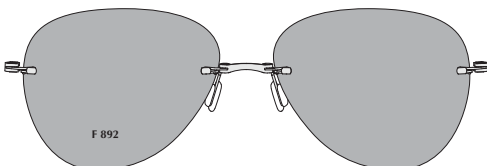

MINIMA POCKET

① F 893 / Col. 48-033

TAILLE DU PONT	S/18 mm | M/20 mm	LONGUEUR DE BRANCHES	143 mm
Bridge / Puente Nasensteg / Ponte		Temple length / Largo de varillas Bugellänge / Tamanho das hastas	

Coloris verres - Color lenses			Coloris monture - Color frame			
			033	034	035	036
			Or brossé Gold brushed	Argent brossé Silver brushed	Noir brossé Black brushed	Bronze brossé Bronze brushed
[31]	G15 uni / Solid G15	CAT. 3	✓	✓	✓	✓
[32]	Gris uni / Solid gray	CAT. 3	✓	✓	✓	✓
[33]	Brun uni / Solid brown	CAT. 3	✓	✓	✓	✓
[41]	Gris polarisé / Polarised gray	CAT. 3	✓	✓	✓	✓
[48]	Brun-film or 24 carats Brown-coating gold 24 carats	CAT. 3	✓	✓	✓	✓