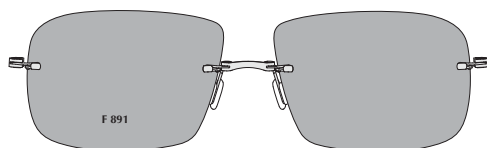

MINIMA POCKET

① F 893 / Col. 48-033

TAILLE DU PONT	S/18 mm | M/20 mm	LONGUEUR DE BRANCHES	143 mm
Bridge / Puente Nasensteg / Ponte		Temple length / Largo de varillas Bugellänge / Tamanho das hastas	

Coloris verres - Color lenses			Coloris monture - Color frame			
			033	034	035	036
			Or brossé Gold brushed	Argent brossé Silver brushed	Noir brossé Black brushed	Bronze brossé Bronze brushed
[31]	G15 uni / Solid G15	CAT. 3	✓	✓	✓	✓
[32]	Gris uni / Solid gray	CAT. 3	✓	✓	✓	✓
[33]	Brun uni / Solid brown	CAT. 3	✓	✓	✓	✓
[41]	Gris polarisé / Polarised gray	CAT. 3	✓	✓	✓	✓
[48]	Brun-film or 24 carats Brown-coating gold 24 carats	CAT. 3	✓	✓	✓	✓