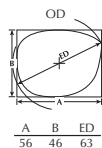

MINIMA POCKET

① F 893 / Col. 48-033

TAILLE DU PONT	S/18 mm | M/20 mm	LONGUEUR DE BRANCHES	143 mm
Bridge / Puente Nasensteg / Ponte		Temple length / Largo de varillas Bugellänge / Tamanho das hastas	

Coloris verres - Color lenses			Coloris monture - Color frame			
			033	034	035	036
			Or brossé Gold brushed	Argent brossé Silver brushed	Noir brossé Black brushed	Bronze brossé Bronze brushed
[31]	G15 uni / Solid G15	CAT. 3	✓	✓	✓	✓
[32]	Gris uni / Solid gray	CAT. 3	✓	✓	✓	✓
[33]	Brun uni / Solid brown	CAT. 3	✓	✓	✓	✓
[41]	Gris polarisé / Polarised gray	CAT. 3	✓	✓	✓	✓
[48]	Brun-film or 24 carats Brown-coating gold 24 carats	CAT. 3	✓	✓	✓	✓